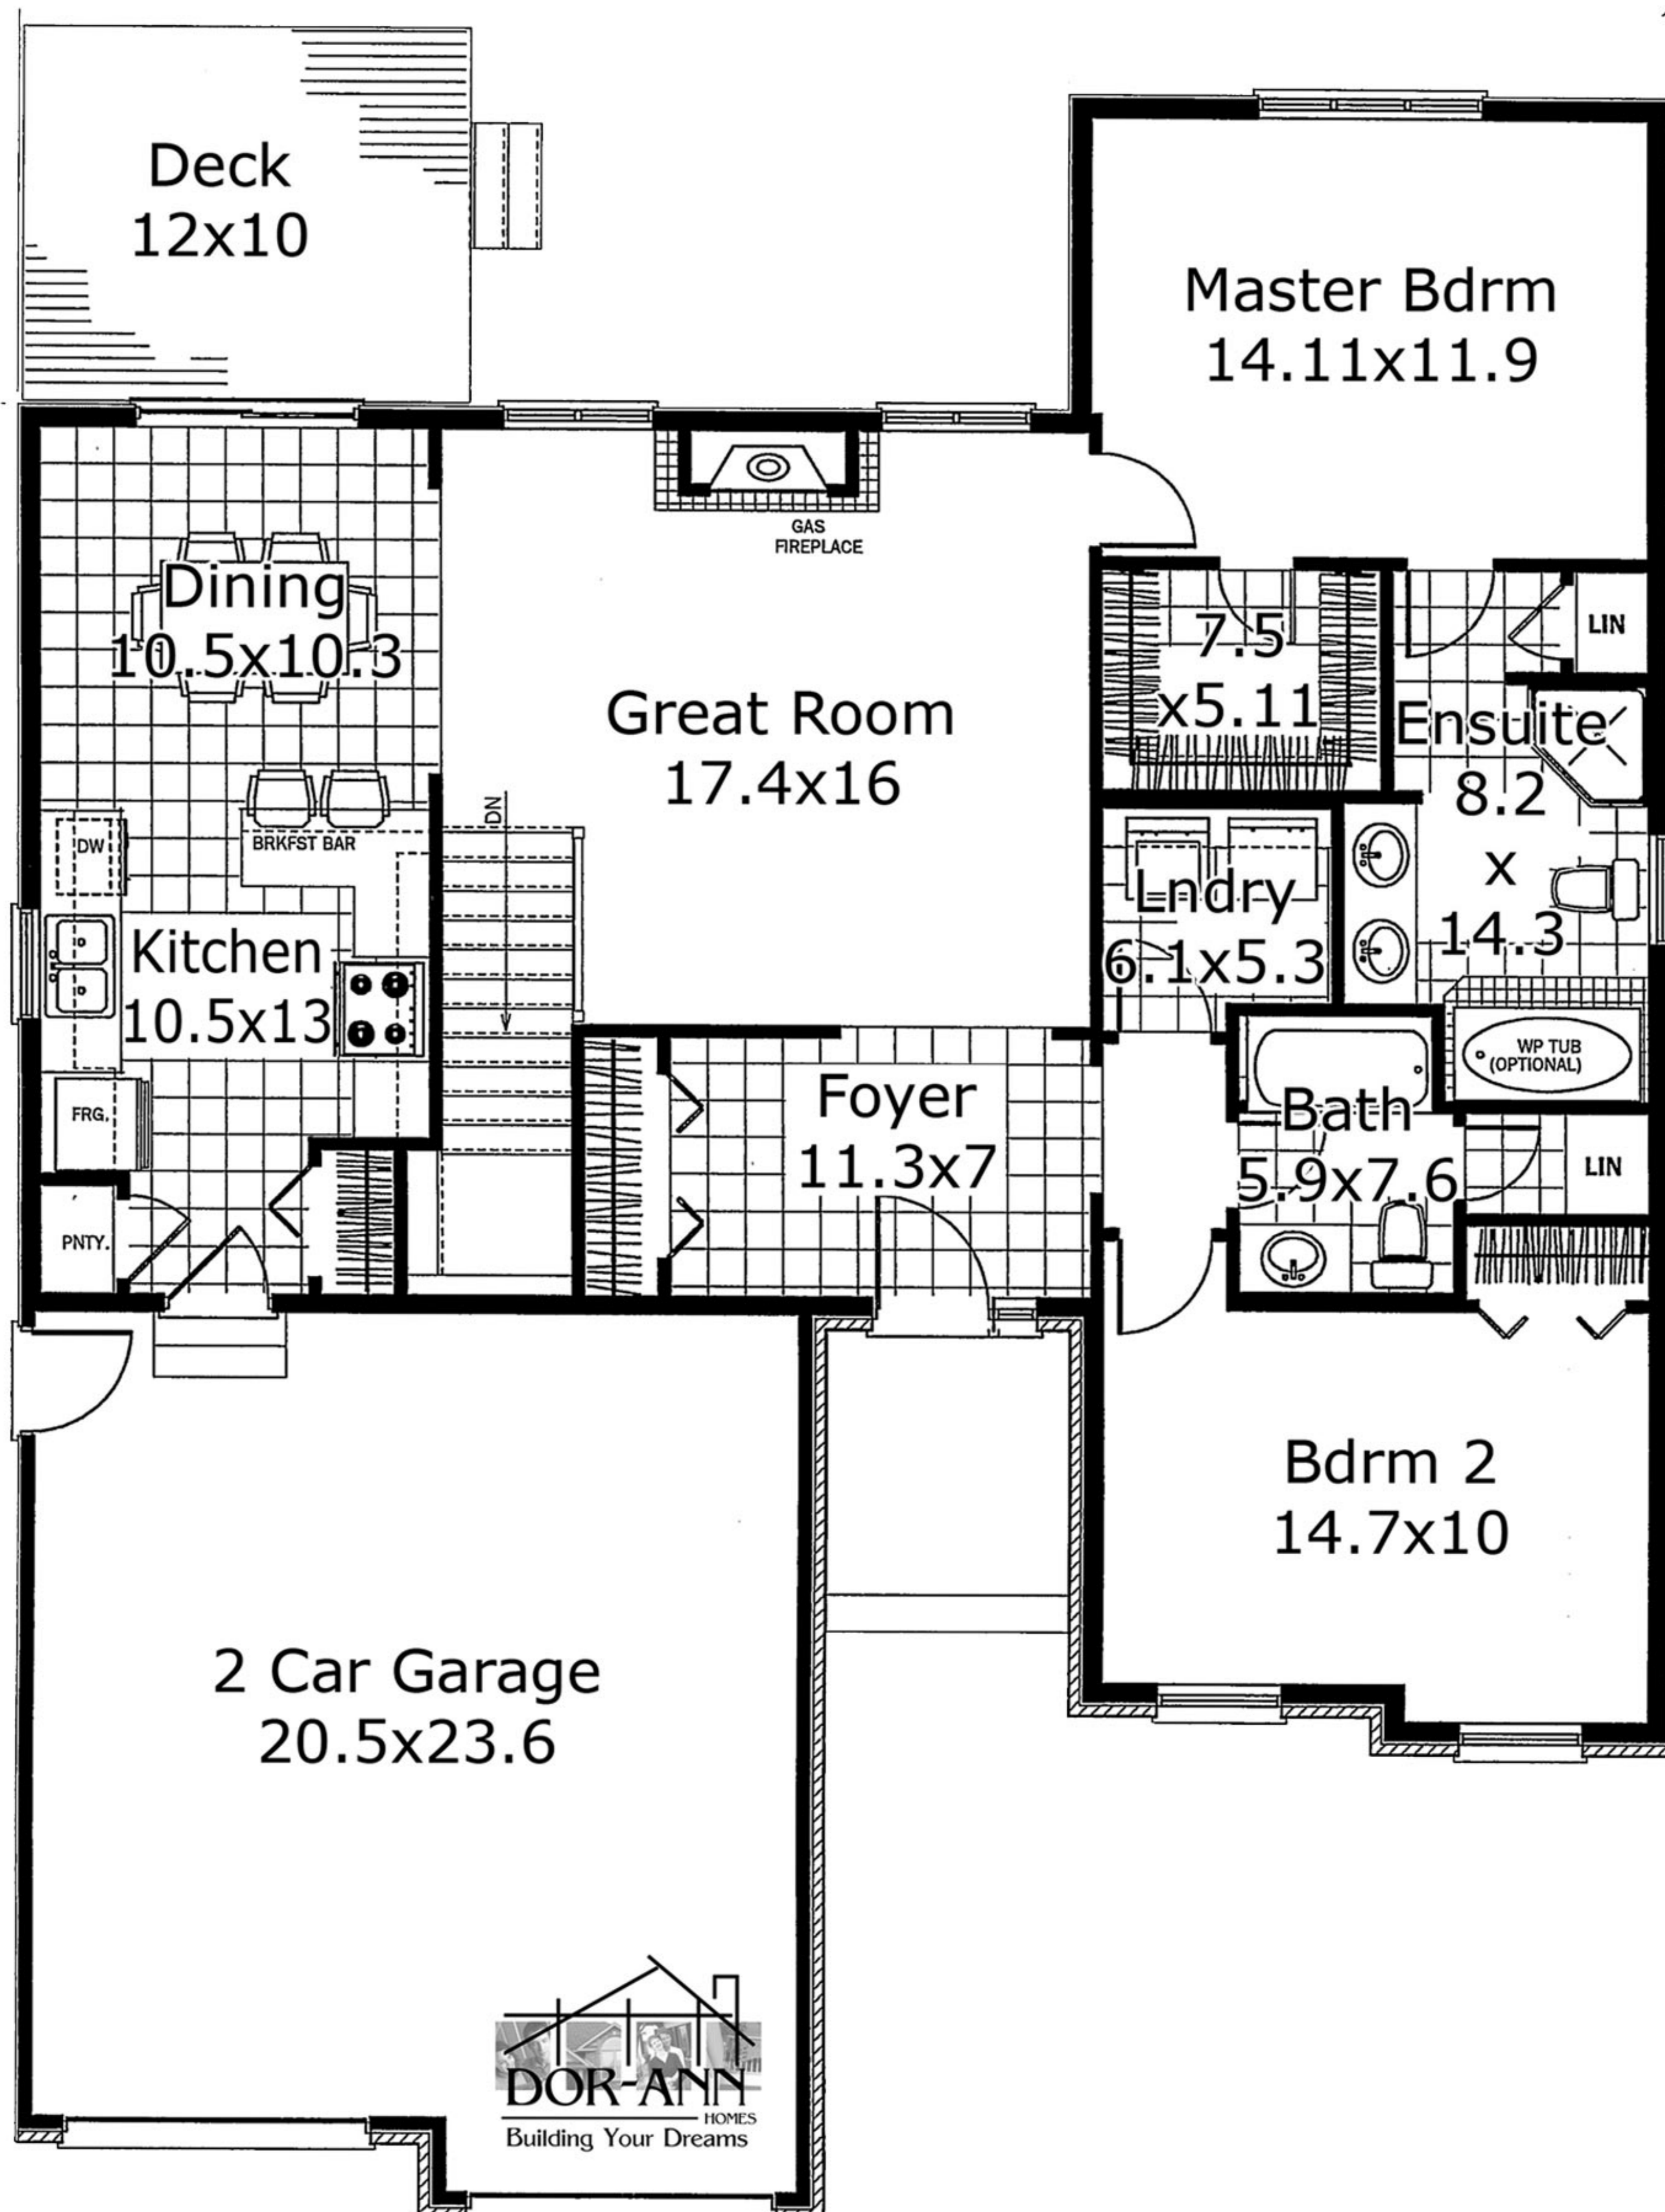

Cortlin

1394 sq. ft.

Renderings are artist's concept only.
 Plans are subject to change without notice.
 All dimensions and square footages are approximate E & OE
 Some features shown may be optional, available at extra cost.
 Please see Sales Staff to review actual working drawings.