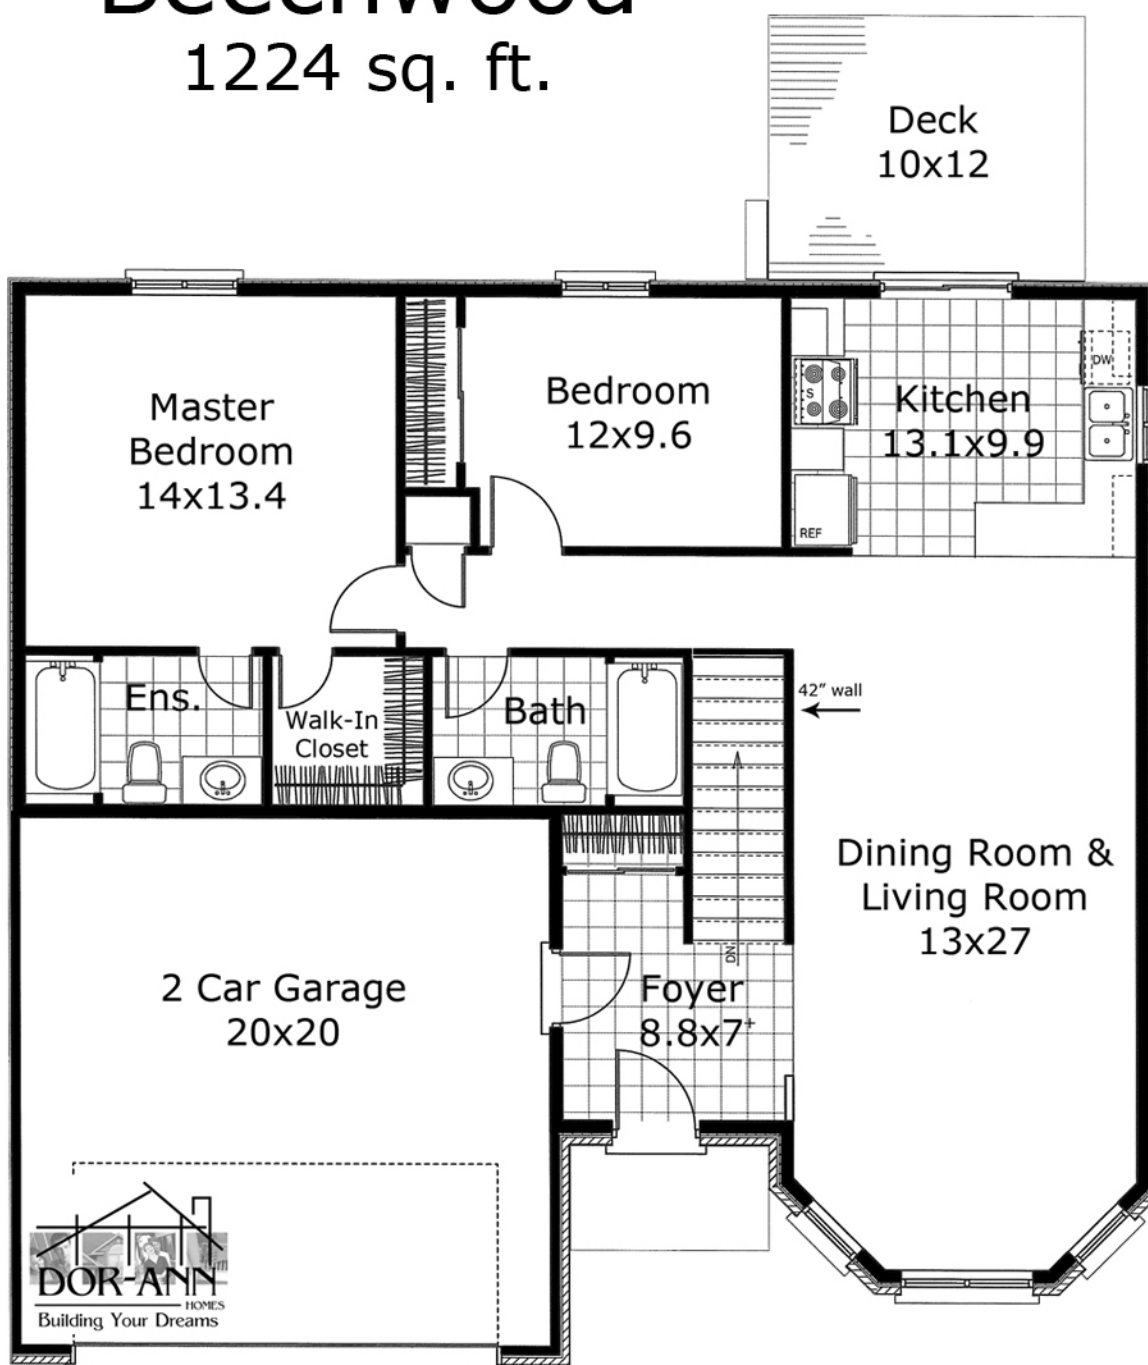

Beechwood

1224 sq. ft.

Renderings are artist's concept only.
 Plans are subject to change without notice.
 All dimensions and square footages are approximate E & OE
 Some features shown may be optional, available at extra cost.
 Please see Sales Staff to review actual working drawings.