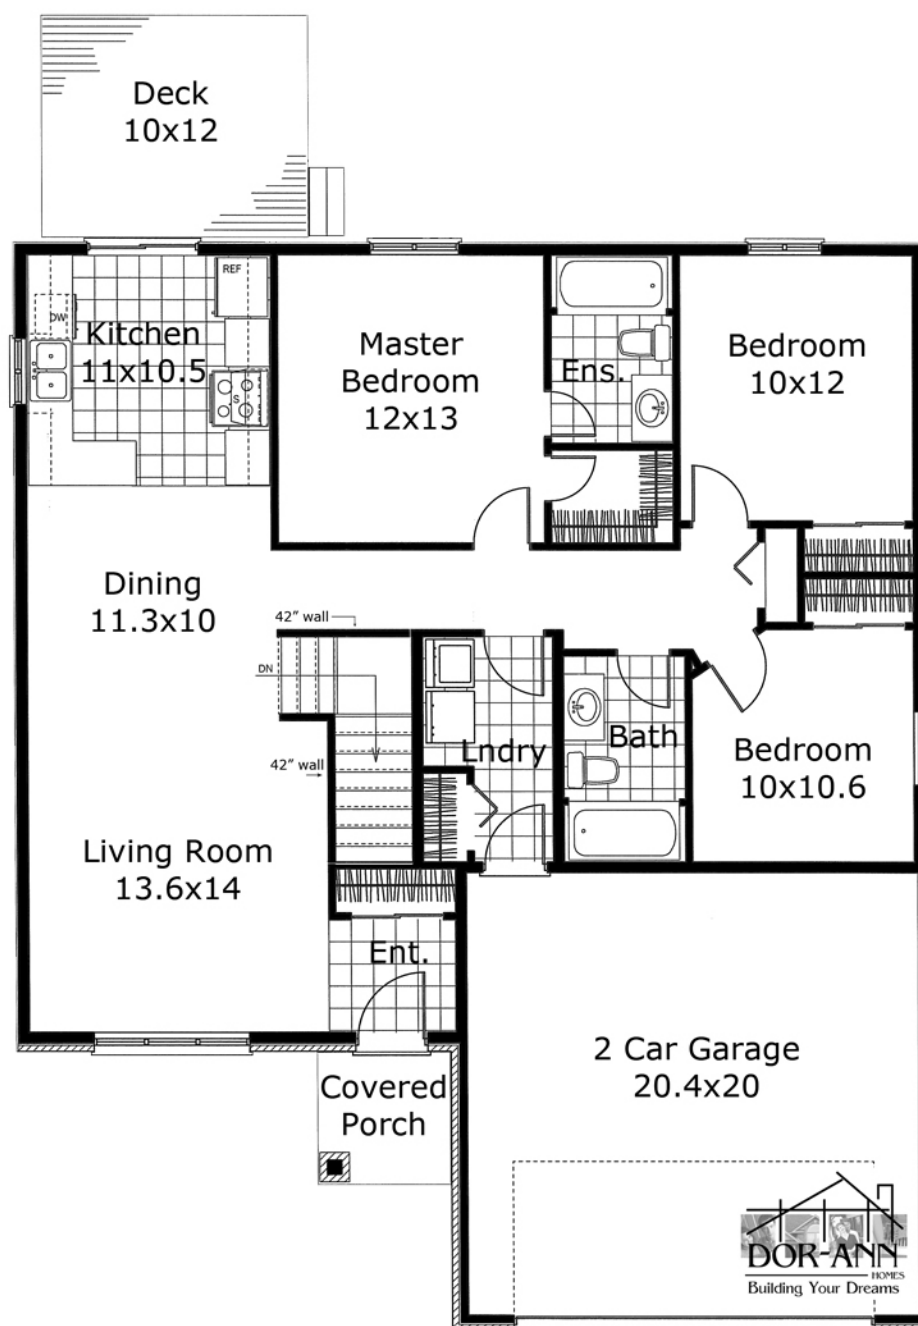

Boxwood

1330 sq. ft.

Renderings are artist's concept only.
 Plans are subject to change without notice.
 All dimensions and square footages are approximate E & OE
 Some features shown may be optional, available at extra cost.
 Please see Sales Staff to review actual working drawings.